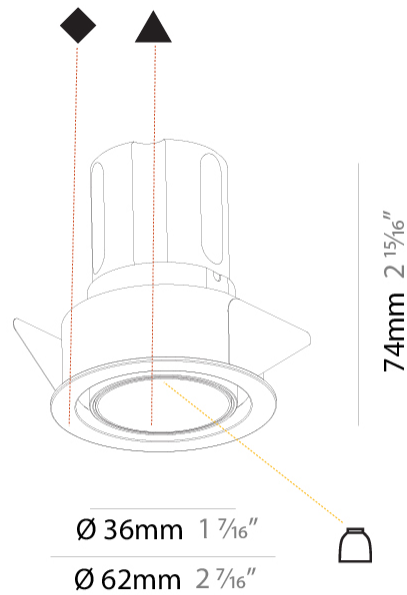

GENERAL

Series: Invader Standard
Subseries: Invader Adjustable
Partner: Prolicht
Division: Architectural
Installation: Recessed
Product Type: Downlight
Mounting Location: Ceiling
Light Distribution: Adjustable

PHYSICAL

Aperture Sizes - Downlights: 1"
Shape: Round
Diameter (mm): 62
Diameter (in): 2 7/16
Height (mm): 74
Height (in): 2 15/16
Min. Recessing Depth (mm): 150
Min. Recessing Depth (in): 5 7/8
Weight (kg): 0.138
Weight (lbs): 0.304
Fixture Finish: SSR / BKV / CWI / CRY / HAB / UFT / ITA / RUA / FTG / MYG / LOD / PUS / FRO / FUP / KIA / POP / BLS / SPG / MEY / GOH / CHC / COM / ABZ / JAG / OBR / MOS / ROR
Fixture Material: Aluminum
Cut-out Measurements: 57mm / 2 1/4"

ELECTRICAL

Lamp Type: LED (Zhaga Standard)
Input Wattage (W): 6.8
Total Output Wattage (W): 6.2
Dimming: Tri-Mode (Non-Dimming and Phase Dimming (120Vac only) and 0-10V Dimming)
Driver Included: No
Driver Location: Remote
Driver Type: Constant Current - 120 / 277Vac
Input Voltage (V): 120 - 277
Constant Current (MA): 250

LED

Number of LEDs: 1
Color Temperature (°K): 2700 / 3000 / 3500 / 4000
Max. Delivered Lumen (lm): 605 / 633 / 660 / 669
CRI: >90 CRI
Lamp Life (hrs): 50000

OPTICAL

Reflector°: 40 / 50
Adjustability: Rotational 180°; Tilt 30°

RATINGS AND CERTIFICATIONS

Certified By: Certified for North American Standards
IP rating: IP20